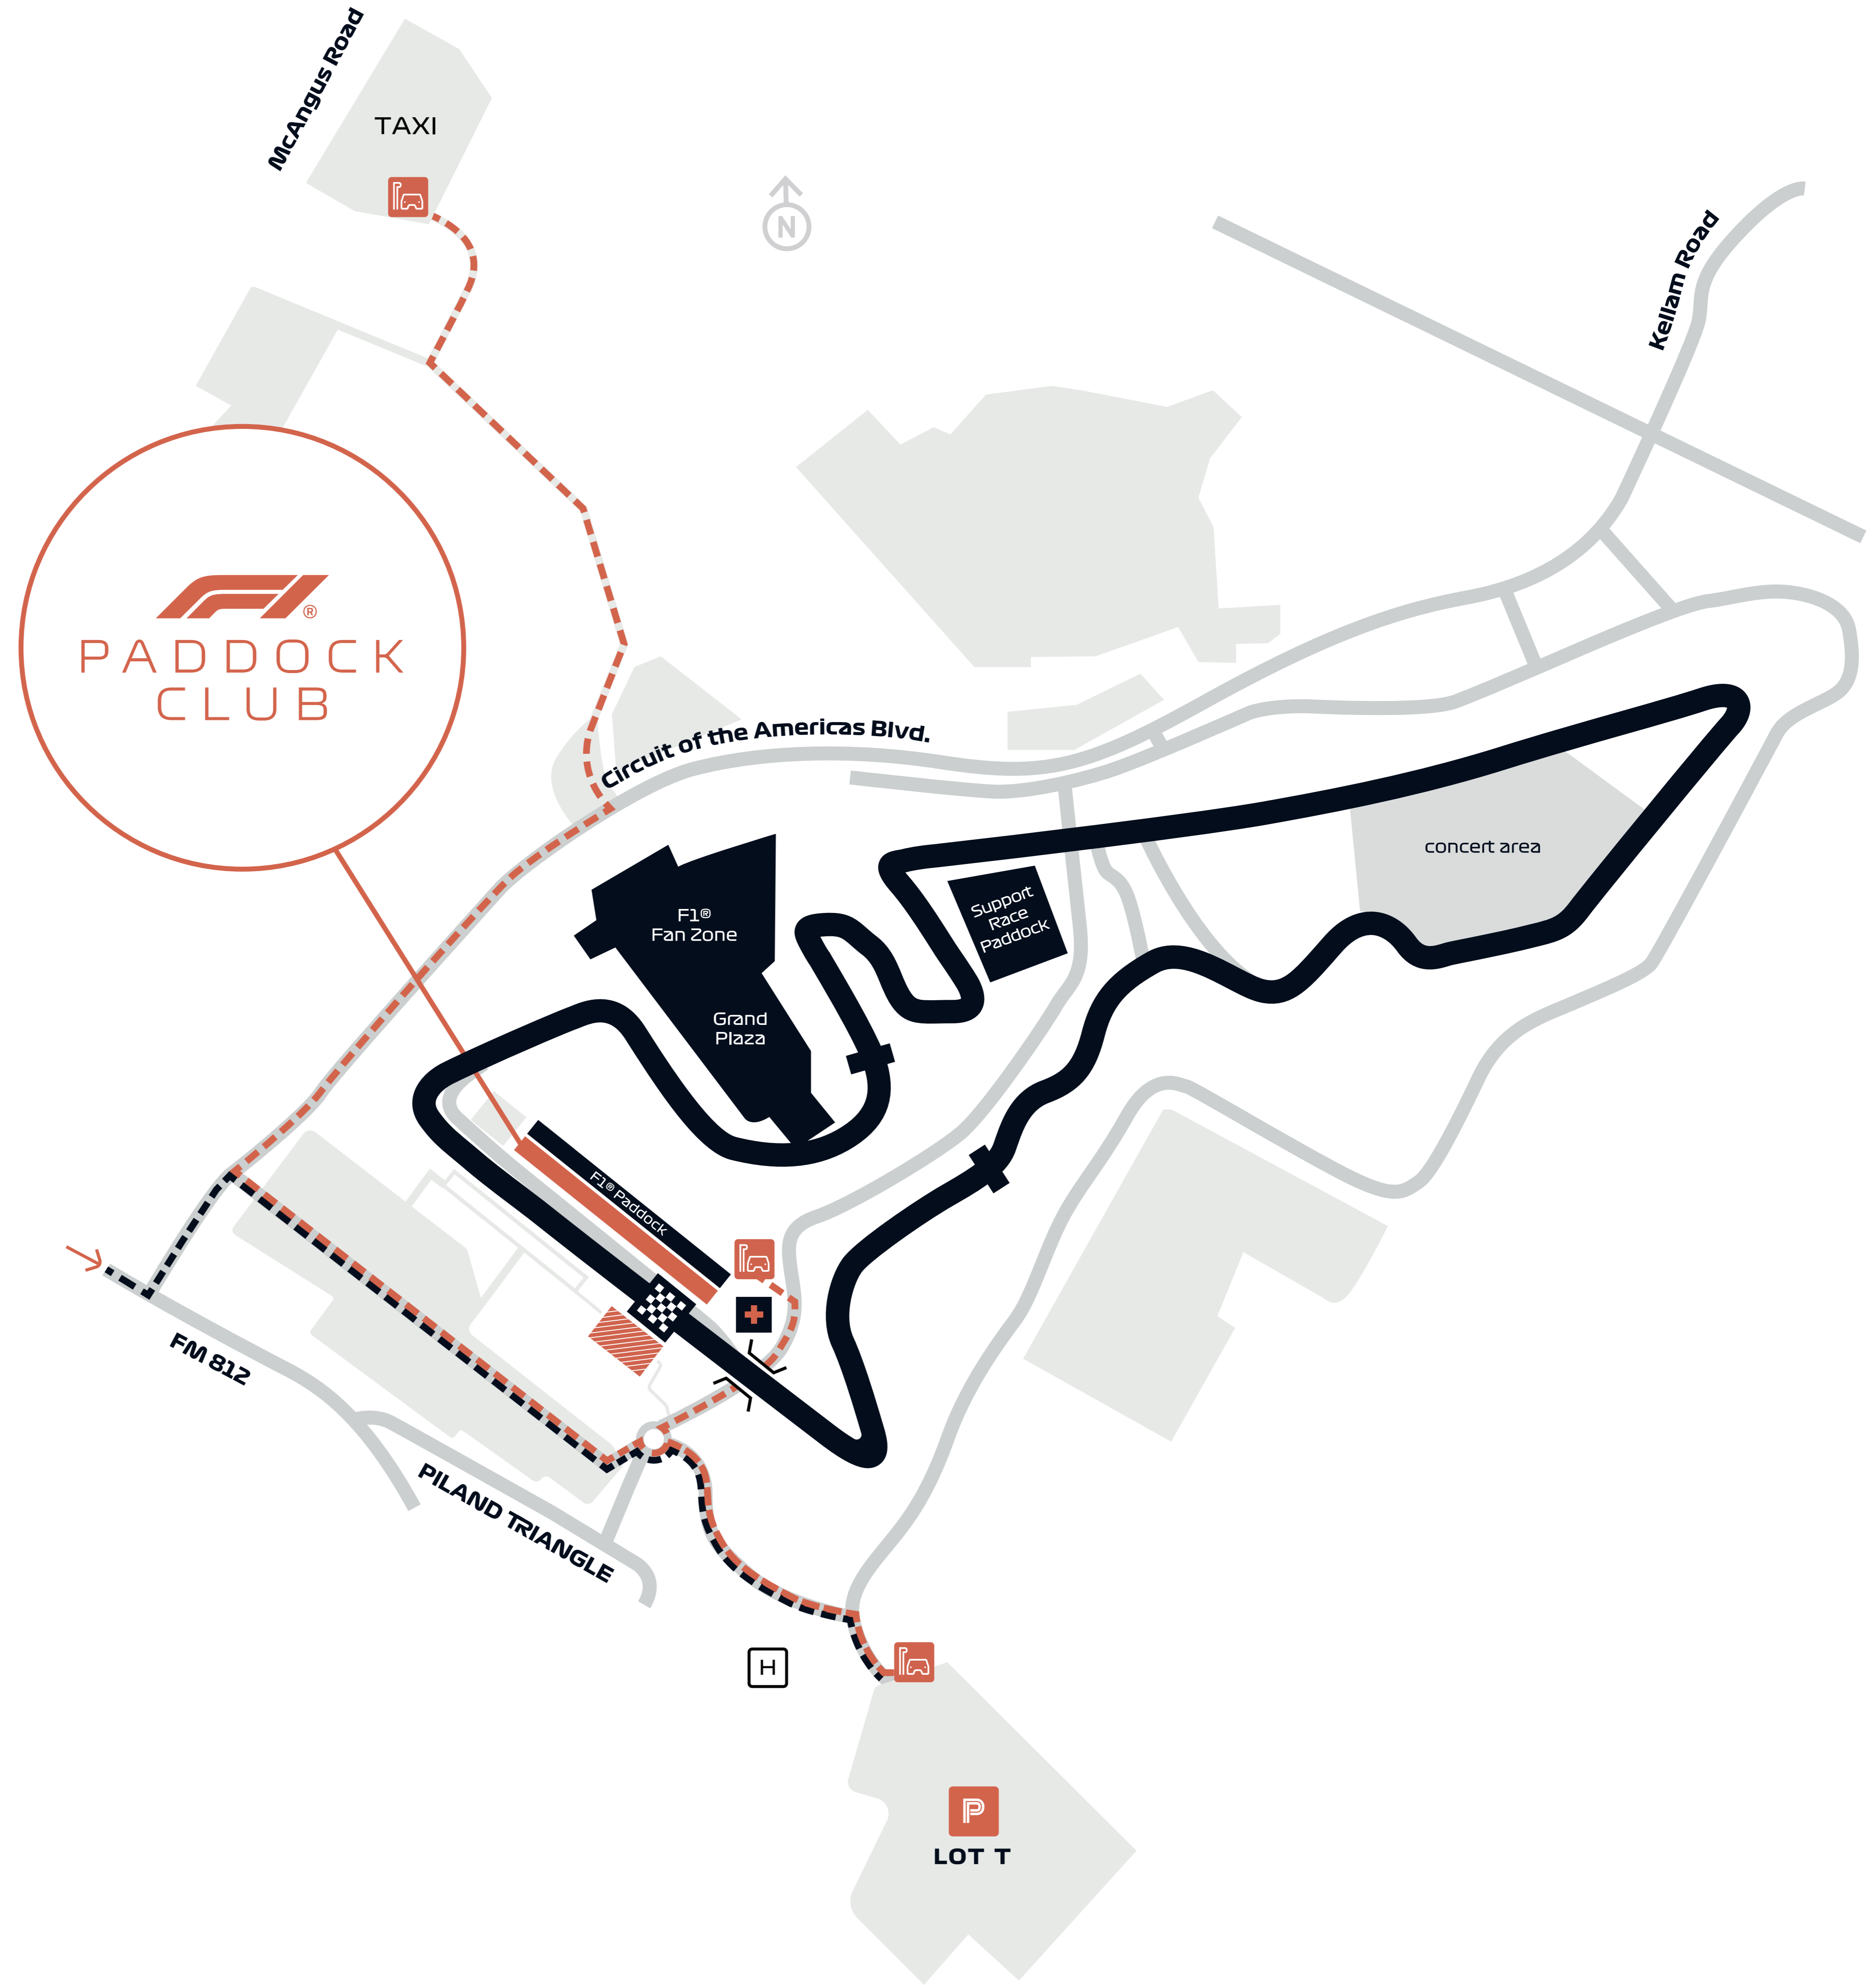

FORMULA 1 PIRELLI UNITED STATES GRAND PRIX 2024 AUSTIN 18 - 20 OCTOBER

CIRCUIT ADDRESS

Circuit of the Americas
9201 Circuit of the Americas Blvd.
Del Valle, TX 78719
United States of America

INFORMATION

As you approach Circuit of the Americas, turn left onto Circuit of the Americas Blvd and follow the signs for the "Formula 1 Paddock Club™".

Enter via the Circuit of the Americas Blvd for the dedicated Paddock Club™ car and coach parking, located inside the circuit. You will need a Paddock Club™ car parking pass. Our dedicated shuttles will drive you from here to the Paddock Club™ entrance.

Please make sure you wear your Paddock Club™ pass and use the correct parking sticker for the day of the event:

Friday: **ORANGE**
Saturday: **GREEN**
Sunday: **YELLOW**

The sticker should be firmly attached to your front windscreen and clearly visible in the day colour. Thank you.

 Start/Finish	 TAXI Taxi Drop Off / Pick Up Point
 Medical Centre	 Formula 1 Paddock Club™ Grandstand
 Hospitality Venue	 Entrance / Vehicles
 Parking Area	 Pedestrian Route
 Shuttle Service Pick Up Point	 Pedestrian Bridge
 Helipad	 Pedestrian Tunnel